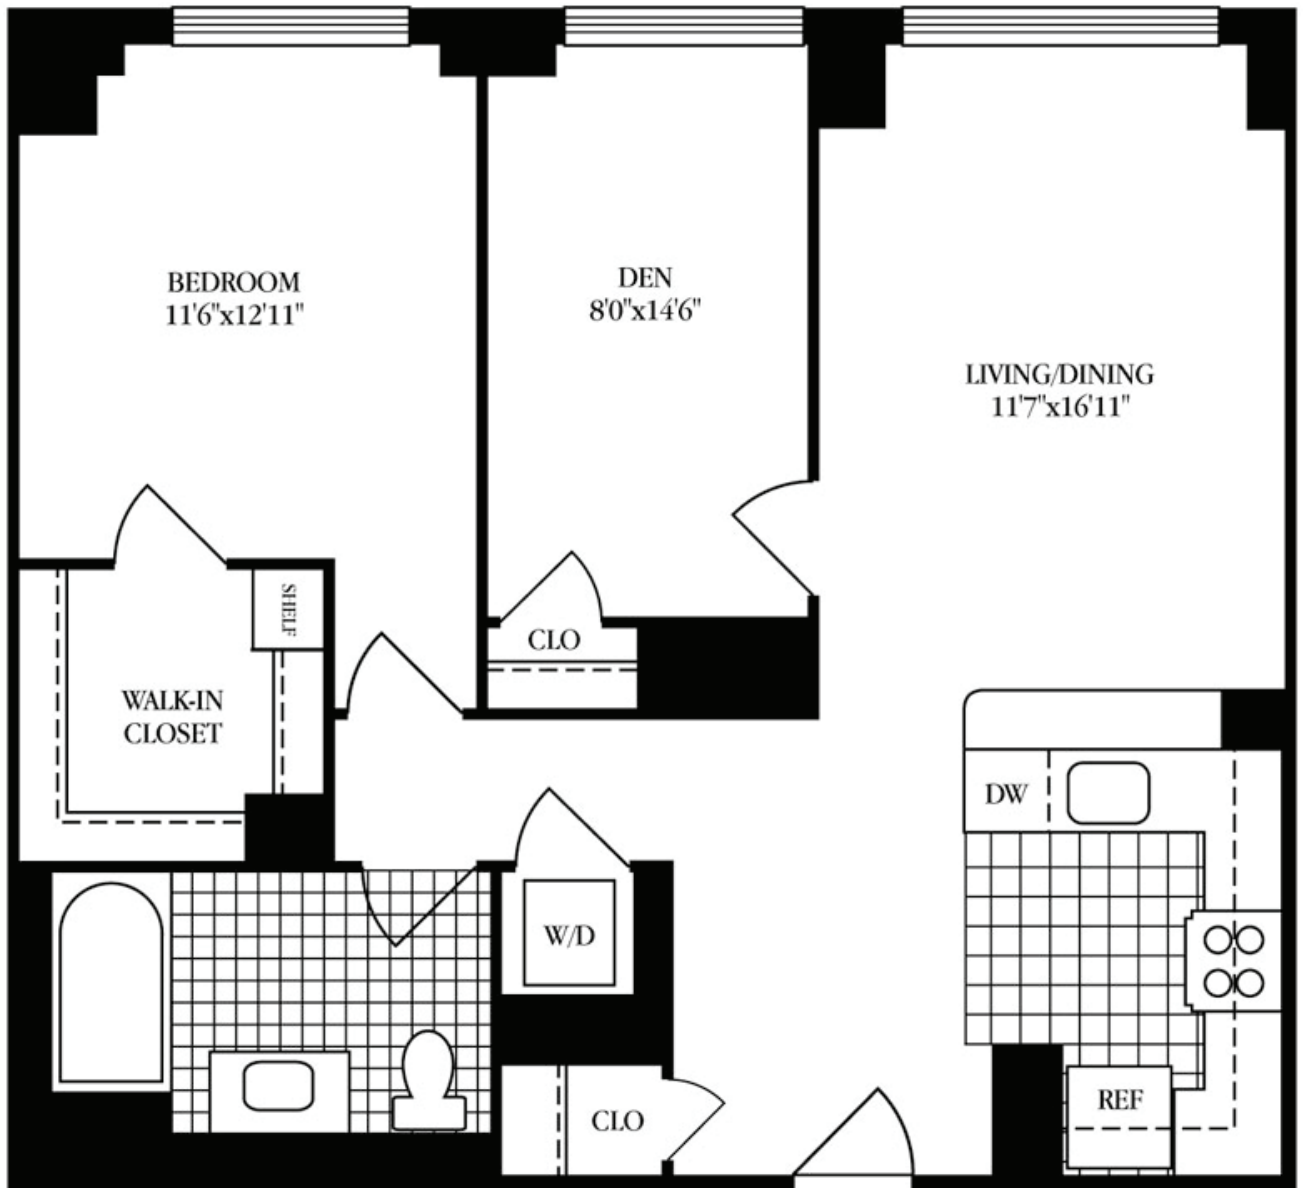

## Hawthorne Floorplan

Hawthorne  
Junior Two Bedroom  
949 sq. ft.