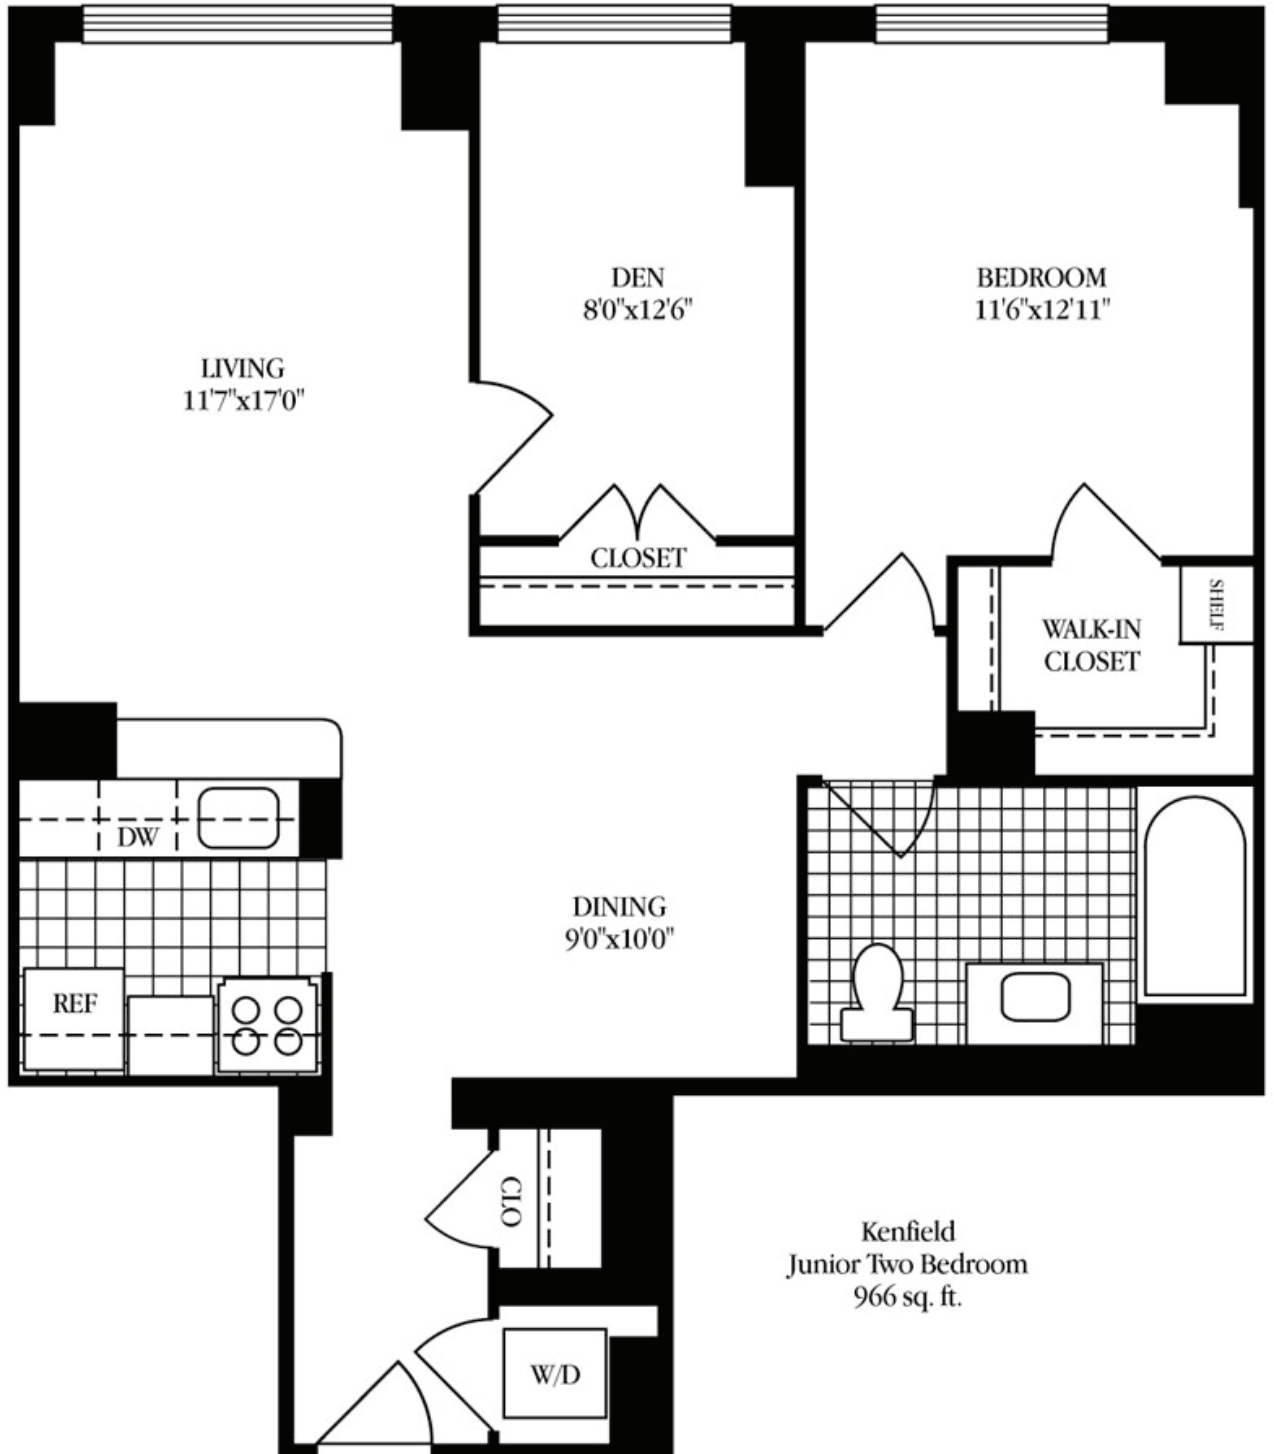

Address:
15 Bank Street Suite 100
White Plains, NY 10606

Phone:
866-360-4594?

Kenfield Floorplan

Kenfield
Junior Two Bedroom
966 sq. ft.